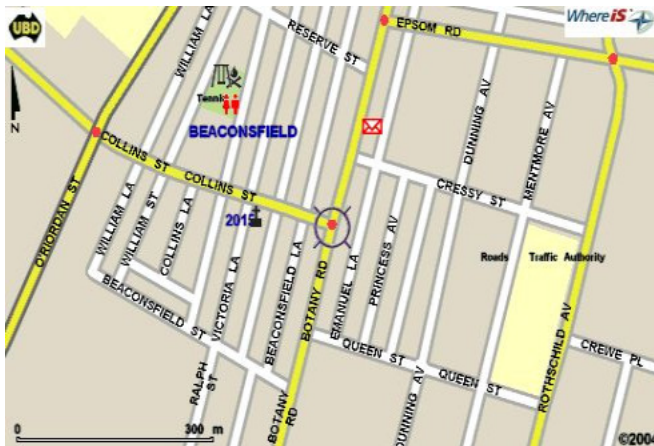

The Floor Plan

The Location Map

The Building

This is your Say

To Whom It May Concern:

Synergy Business Centres has been of great assistance to Life Style Logic in the past number of months, we are a direct marketing company with an excessive call ratio and that is where Synergy shines as a back up and call handling centre. They protect our business by insuring all our calls are answered and dealt with in a professional manner. I would like to take this opportunity to thank Daniela Kules for her help of setting up our office, secondly Anna for her reception/secretary role and lastly John for a great location, well done Synergy.