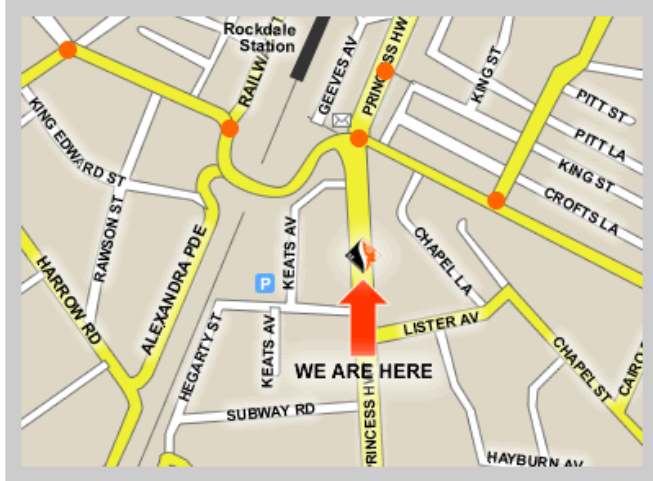

The floor Plan

The Location Map

This is your Say

To Whom It May Concern:

Synergy Business Centres has been of great assistance to Life Style Logic in the past number of months, we are a direct marketing company with an excessive call ratio and that is where Synergy shines as a back up and call handling centre. They protect our business by insuring all our calls are answered and dealt with in a professional manner. I would like to take this opportunity to thank Daniela Kules for her help of setting up our office, secondly Anna for her reception/secretary role and lastly John for a great location, well done Synergy.